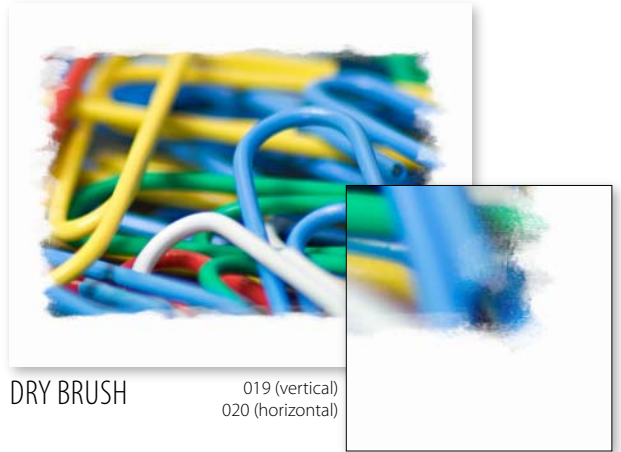

Standard Borders - \$5

- Please specify the border code when placing your order.
- Borders 002–022 are available in a variety of image opening aspect ratios (i.e. 5x7, 8x10, 8x12).
- Borders QM001 & QM002 are available with 8x10 or 8x12 image openings.
- Colors are available as shown.

BLACK ROUNDED

013 (vertical)
014 (horizontal)

GRUNGE

015 (vertical)
016 (horizontal)

WATERCOLOR

017 (vertical)
018 (horizontal)

DRY BRUSH

019 (vertical)
020 (horizontal)

MODERN

021 (vertical)
022 (horizontal)

BASIC WHITE
QUICKMAT

QM100 (vertical)
QM101 (horizontal)

BASIC BLACK
QUICKMAT

QM200 (vertical)
QM201 (horizontal)

Custom Borders - \$10

- Available in the colors textures of your choice.
- Select the standard border of your choice and customize the colors
- For online orders please specify the inner and outer border colors in the comments section of your order (RGB values are preferred).
- Feel free to call us or come into our store for color suggestions.

Custom QuickMats - \$15

- Our QuickMat borders have a simulated beveled edge and texture.
- The border is part of the photo print but has the appearance of a cut mat like you would get from a frame shop.
- Customize image opening size, color and texture.
- Feel free to call us or come into our store for ideas.